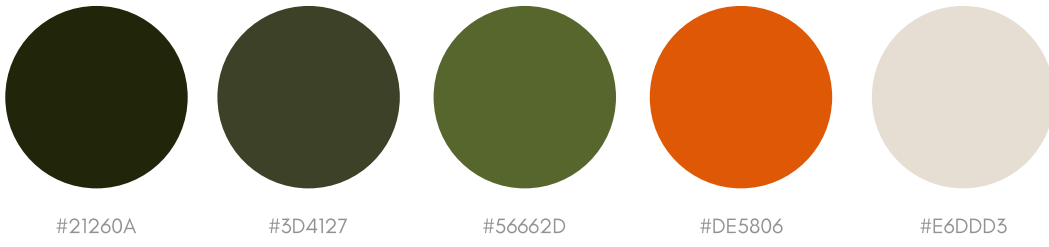

MAIN

ALT 1

JUST WORDS

FULL WITH "MICROGREENS"

ALT ONE

ALT TWO

Logos by Beingsaradixen | beingsaradixen.com

COLOR PALETTE